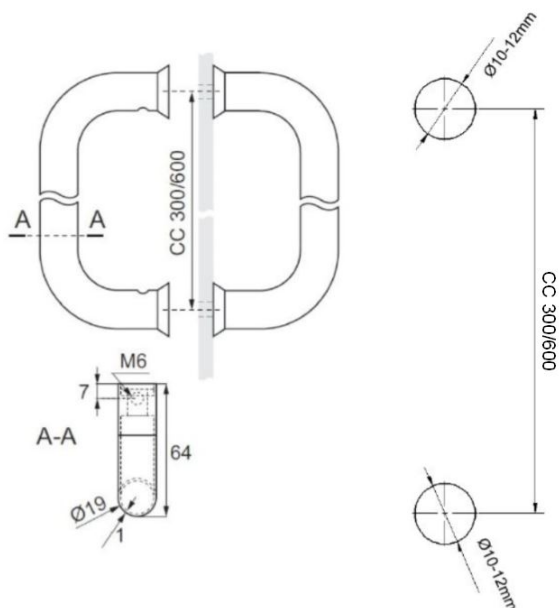

PRODUCT SHEET

Description:

Door Handle "Thames" SS304 Brushed, $\varnothing 19 \times 620$ mm, cc 600mm, 8-12mm Glass Thickness, Bore: $\varnothing 8$ mm

Item number:

17.87.057-0

Units	Box	Carton	HS Code	Barcode
Pair	1	10	8302415000	 5704866462792